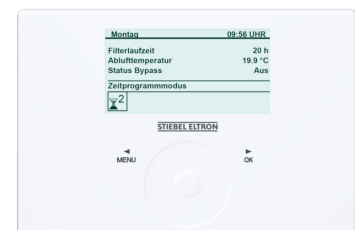

### ACCESSORIES

This programming unit is combined with our central ventilation units and enables convenient control. They set the most important system parameters, such as the air flow rate that is supplied to the rooms. The matrix display with plain text facilitates operation considerably. It is so intuitive that you can operate it without the help of a qualified contractor.

### The main features

Convenient operation of the system from the living space

Operating mode can be switched easily via the Touch-Wheel

PRODUCT-NO.: 205018

Type	<b>FEB 2.0</b>
Part no.	<b>205018</b>